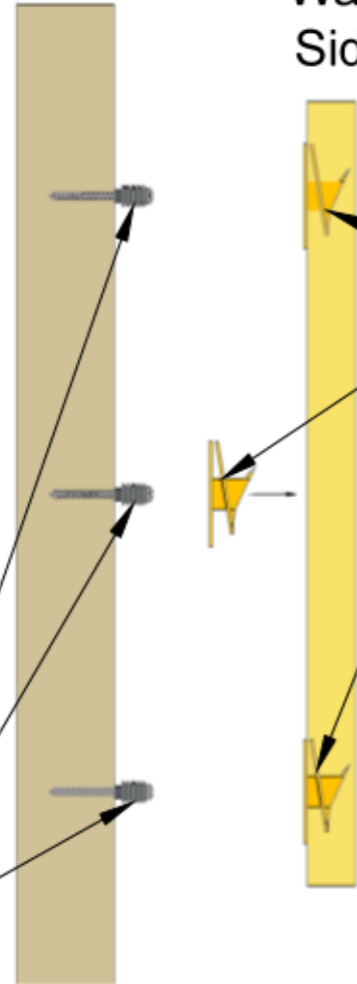

Project

Rotofast Snap-On Clips [Wall Mount]

See RotoFast Snap-On Anchor Installation Instructions

Note: Drywall anchors
MUST be used during
installation

Wall

Wall Panel
Side View

Rotofast
Snap-On
Anchor

Rotofast
Snap-On
Ratchet

Typical Rotofast placement for 48" x 96" panels